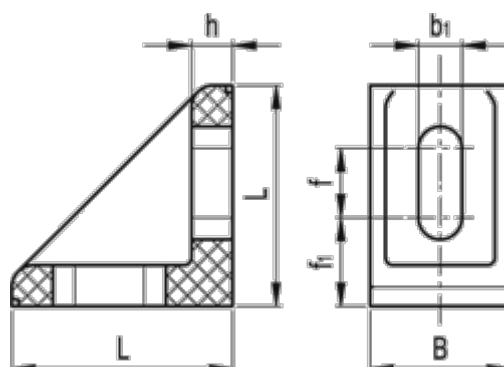

Data Sheet

Article number: 2310156121

Description: Connection angle 156121
SQT.40-25-A-8

Measures

B = 25.0

b1 = 8.5

f = 13

f1 = 14.5

h = 7

L = 40

Weight (g) = 18